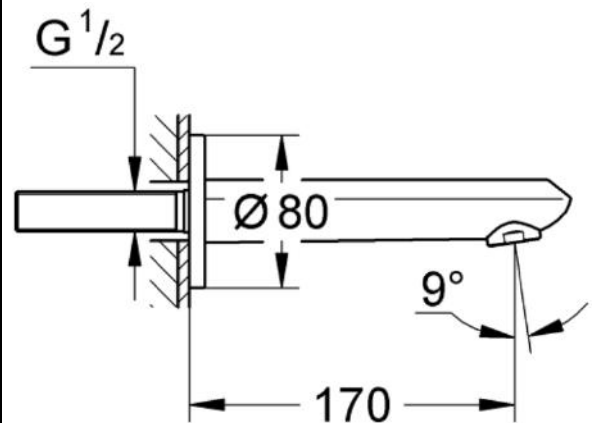

## SANITARY WARE SPECIFICATION SHEET

Item Descriptions		Illustration/ Drawing
GROHE (Germany) "Eurodisc Cosmopolitan" Chrome plated bath spout (Projection 170 mm)		 
Dimensions	L170 x W80 x H80 mm	
Model	13278002	
Finish / Material	Chrome Plated	
Country of origin	Germany	
Manufacturer	GROHE Limited	
Supplier	Acme Sanitary Ware Co. Ltd Mr. Eric Wong/ Mr. Don Yuen	
Contact Tel/Fax	(852) 2388-7171 / (852) 2710-8012	
E-mail	acme@acmesanitary.com.hk	
Website	www.acmesanitary.com.hk	

### "Eurodisc Cosmopolitan" Bath spout

- wall mounted
- **GROHE StarLight** chrome finish
- mousseur
- male thread 1/2"
- projection 170 mm

Note:

\* All information of the above is for the reference only. No prior notice is made if any changes.